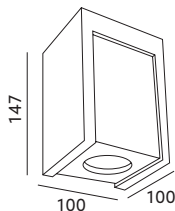

OPRAWY SUFITOWE / CEILING LAMPS

LINDO NERO

- oprawa nasufitowa – nieruchoma,
- materiał: gips i metal,
- kolor: biały, może być malowany farbami ściennymi,
- oprawa jest przystosowana do żarówek w klasach energetycznych A++ – E.

- ceiling fixture – fixed,
- made of gypsum and metal,
- color: white, can be painted with mural paints,
- fixture is adjusted to A++ – E energy class lamps.

MODEL	INDEKS	WAGA NETTO [kg]	PAKOWANIE [szt.]	KOD EAN
MODEL	INDEX	NET WEIGHT [kg]	PACKING [pcs.]	BARCODE
LINDO NERO	KRLN	1,29	8	5902846011613

230V~

MAX
25W