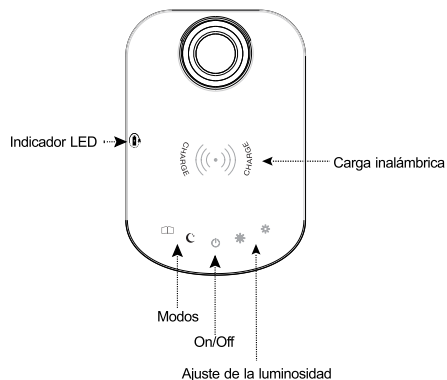

La lámpara LED de escritorio le ofrece una iluminación ideal para su casa.

Panel de Control