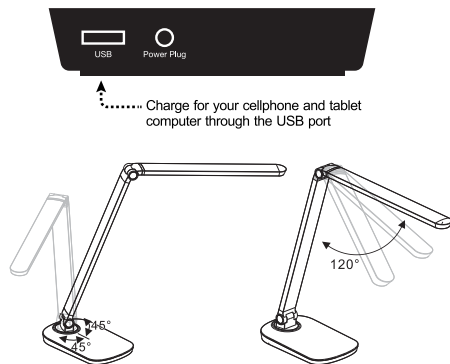

The LED desk light is ideal as a friendly lighting solution for home.

CONTROL PANEL

BACK VIEW

TECHNICAL SPECIFICATIONS:

Color:Black
 Dimensions:51.5cm x 13.5 cm x 39.4 cm
 Materials:ABS
 Voltage:8W
 Lumen:430Lumen
 LED lifetime:50000 hours
 Color temperature: 2700-6500 K
 Colors:Warm white, cool white
 LED:42 energy saving SMD LEDs
 Function:2 preset brightness settings
 Dimmable
 Color adjustable
 Extra:Built-in USB charger
 Timer function