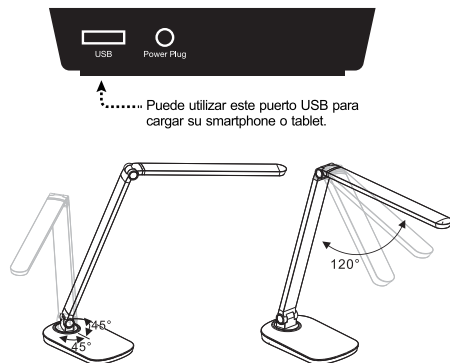

Back view

ESPECIFICACIONES TÉCNICAS:

Color: Negro
Dimensiones: 51.5cm x 13.5 cm x 39.4 cm
Material: ABS
Tensión: 8 W
Intensidad: 430 Lumen
Vida útil LED: 50000 horas
Temperatura del color: 2700-6500 K
Colores: Blanco cálido, blanco frío
LED: 42 SMD LEDs de ahorro de energía
Funciones: 2 ajustes de luminosidad predefinidos
Regulable
Color regulable
Extra: Cargador USB incorporado
Función temporizador

PRECAUCIONES A TENER EN CUENTA AL UTILIZAR LA LÁMPARA

- -No intente reparar, desmontar o modificar el producto bajo ninguna circunstancia.
- -No coloque la lámpara cerca de una fuente de calor ni expuesta a la luz solar directa.
- -Coloque la lámpara sobre una superficie plana y segura.
- -Utilice ÚNICAMENTE el adaptador CA suministrado.
- -No utilice el objeto si el cable de alimentación está desgastado o dañado.
- -No toque el aparato con las manos húmedas.
- -Mantenga la lámpara y sus accesorios limpios y secos.
- -Desenchufe el cable de alimentación cuando no vaya a utilizar la lámpara.
- -Sírvese únicamente de un trapo seco y suave para limpiar el producto; no utilice disolventes ni otros productos de limpieza.
- -Nunca sobrecargue el circuito eléctrico ya que podría provocar una descarga eléctrica o un incendio.